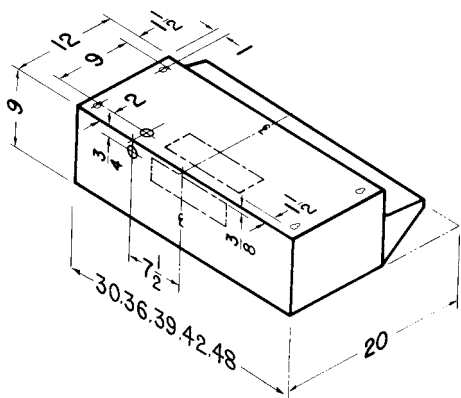

Broan 88000 Series

A simply elegant approach to ventilation.

- Infinite speed slide control with blower memory feature that saves last settings.
- Powerful, quiet 360 CFM, 5.5 sones (vertical discharge) or 350 CFM, 6.0 sones (horizontal discharge) performance, HVI Certified.
- Heat Sentry™ detects excessive heat and adjusts blower speed to high automatically.
- Convertible to ducted or non-ducted operation. Includes 3¼" x 10" damper/ adapter (non-ducted filter sold separately).
- Accepts two 75-watt bulbs (not included).

Range Hood Specifications

SIZE	WHITE	BISQUE/BISCUIT	ALMOND	BLACK	STAINLESS STEEL	WHITE MONOCHROMATIC	BISQUE/BISCUIT MONOCHROMATIC	OPTIONAL ACCESSORY
30"	883001	883002	883008	883023	883004	883011	883022	NON-DUCTED FILTER 97007662
36"	883601	—	883608	883623	883604	—	—	88F
39"	883901*	—	—	—	883904*	—	—	
42"	—	—	—	—	884204	—	—	
48"	884801*	—	—	884823	884804	—	—	

*Special order models, allow three weeks for order.

VOLTS	AMPS	SONES VER. HOR.	CFM VER. HOR.	DUCT
120	4.5	5.5 6.0	360 350	3¼" x 10"

Broan 89000 Series

Contemporary lines for a one-of-a-kind kitchen. Clean lines complement the contemporary kitchen or boldly contrast the flowing styles of more traditional settings.

- Higher capacity; developed specifically for use with today's cooktop grills up to 14,000 BTUs.
- 460 CFM, 6.0 sones (vertical discharge) or 440 CFM, 7.0 sones (horizontal discharge) performance, HVI Certified.
- Infinite speed slide control with blower memory feature that saves last settings.
- Standard Heat Sentry™ detects excessive heat and adjusts blower speed to high automatically.
- Designed for either vertical or horizontal ducting. Includes 3¼" x 10" damper/adapter.
- Accepts two 75-watt bulbs (not included).